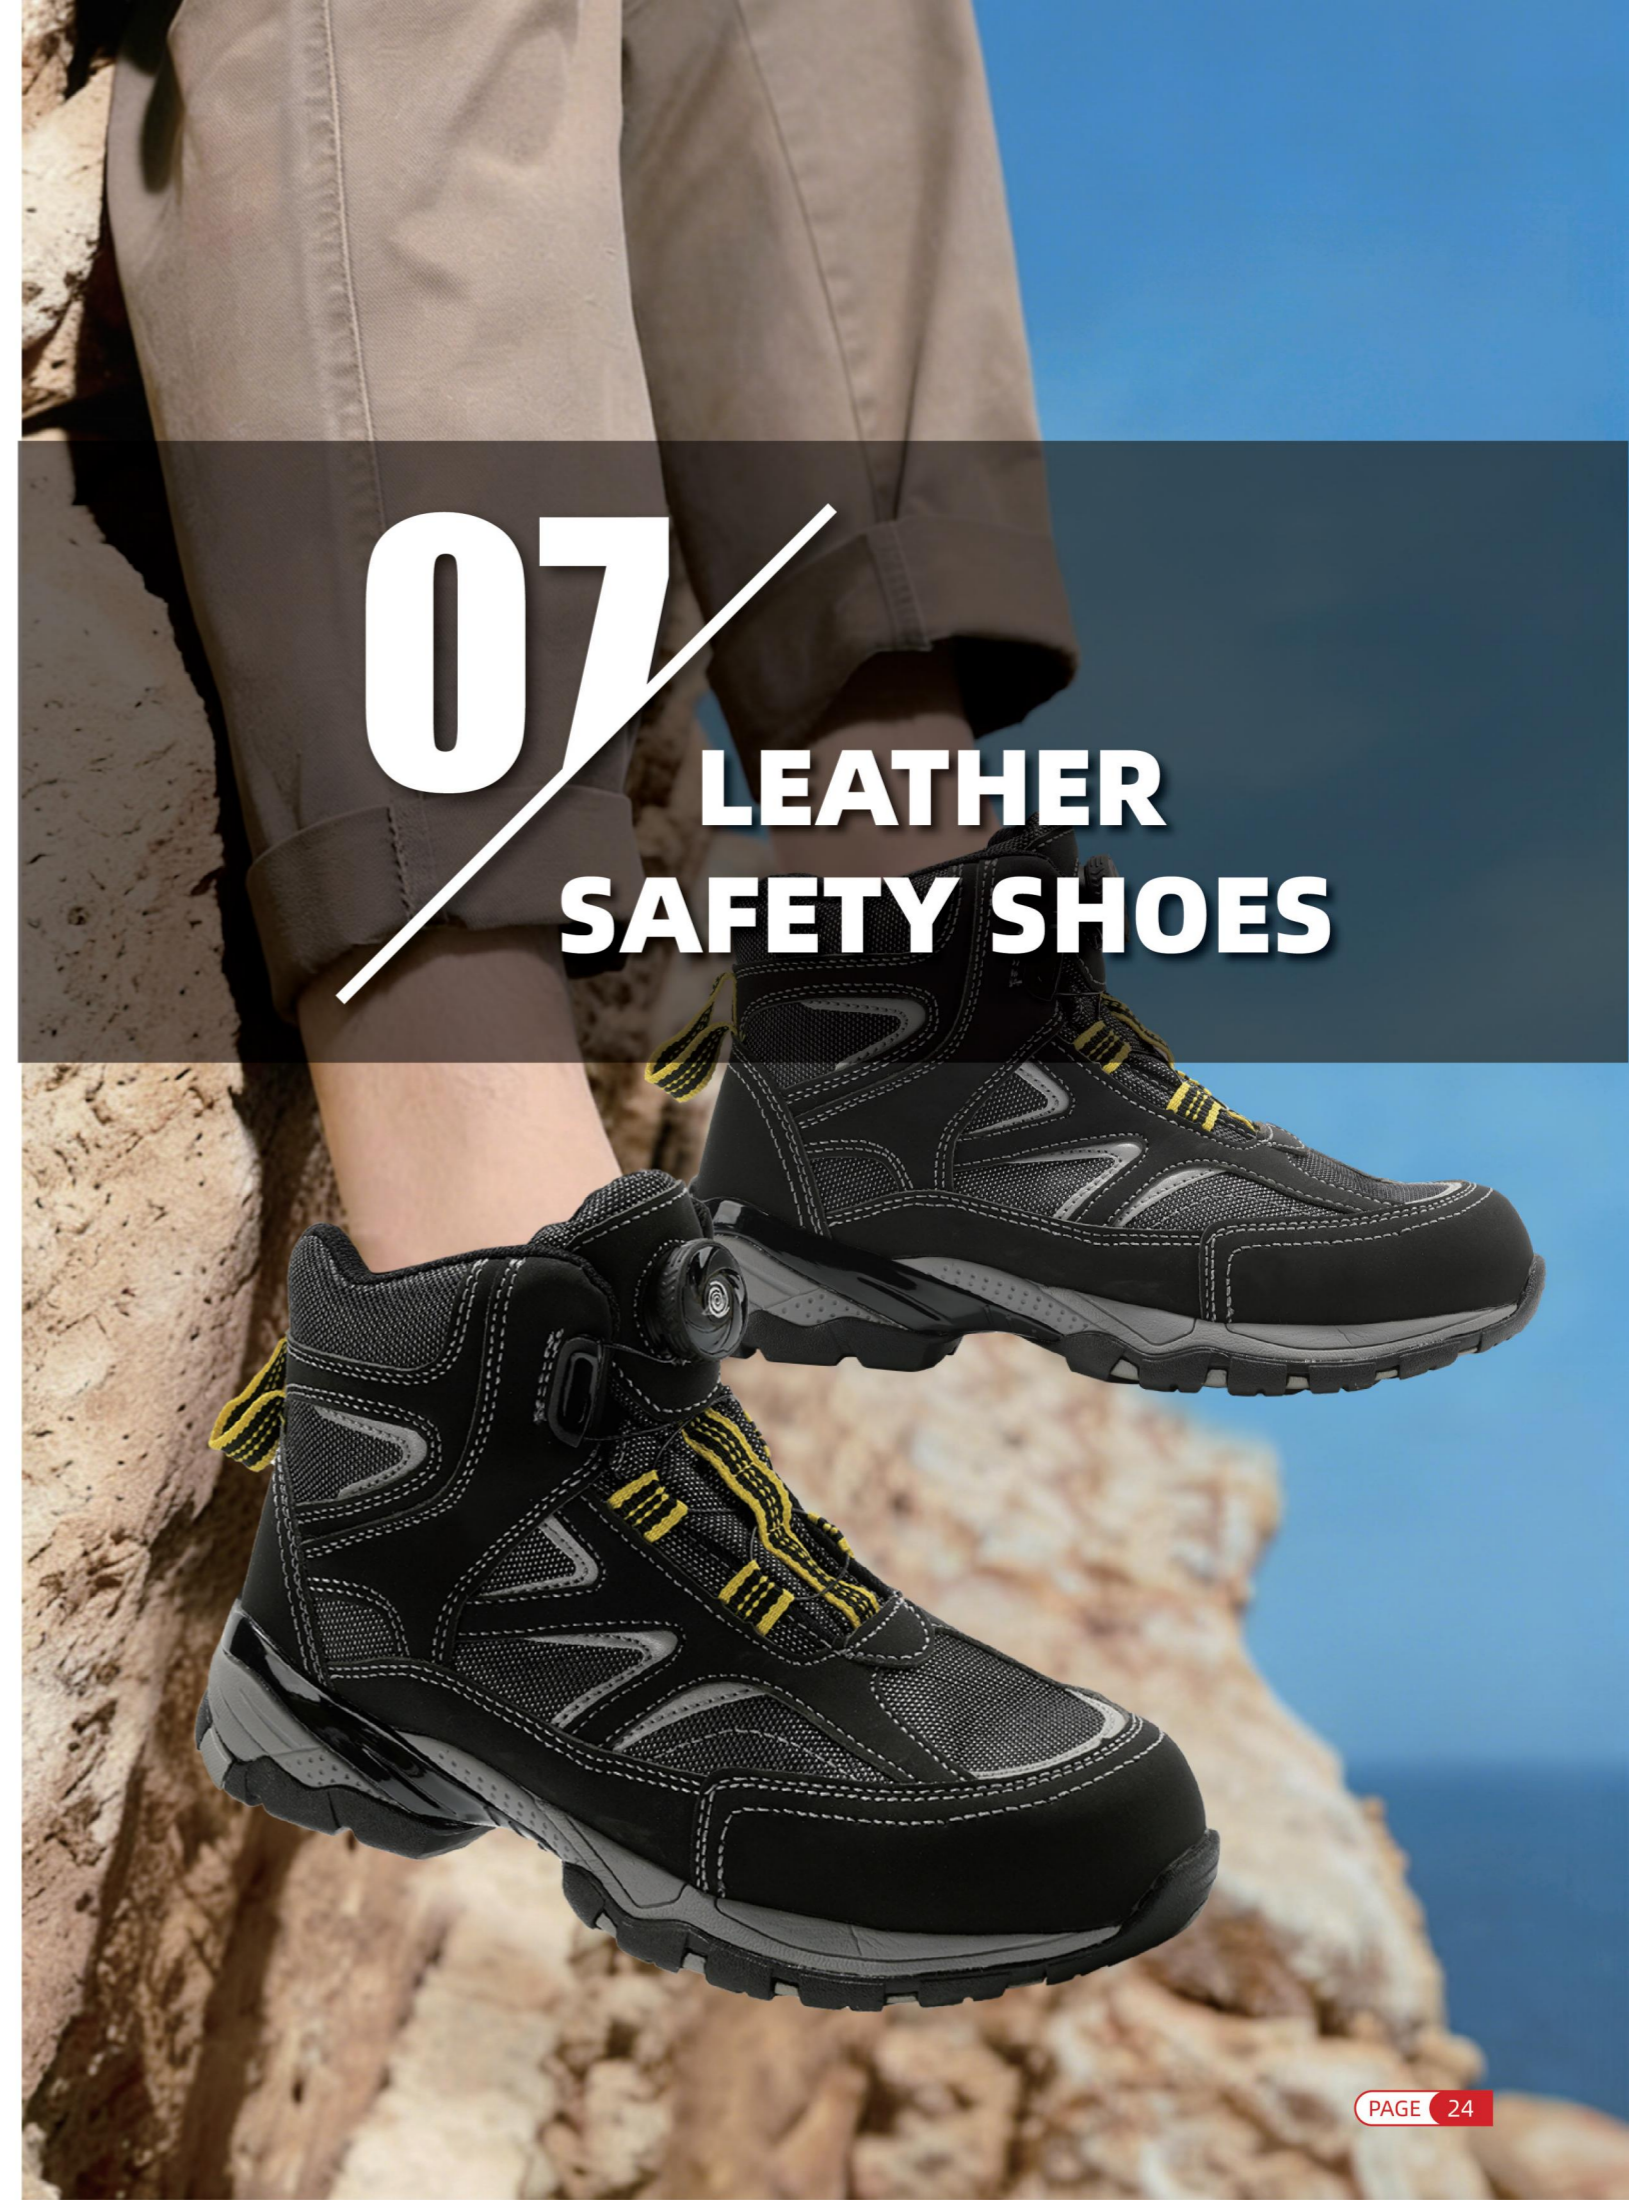

S1P / S3 **S2636**

UPPER: Oxford fabric+TPU
+Microfiber
LINING: Breathable mesh
OUTSOLE: EVA+Rubber
TOE CAP: Steel / Composite
/ Fiberglass
MIDSOLE: Steel / Kevlar
SIZE: 36-47

S1P / S3 **S2640**

UPPER: Microfiber+Mesh
LINING: Breathable mesh
OUTSOLE: EVA+Rubber
TOE CAP: Steel / Composite
/ Fiberglass
MIDSOLE: Steel / Kevlar
SIZE: 36-47

S1P / S3 **S2637**

UPPER: Sandwich mesh
+Microfiber+TPU
LINING: Grey mesh
OUTSOLE: EVA+Rubber
TOE CAP: Steel / Composite
/ Fiberglass
MIDSOLE: Steel / Kevlar
SIZE: 36-47

S1P / S3 **S2641**

UPPER: Microfiber+KPU+TPU
LINING: Sandwich mesh
OUTSOLE: EVA+Rubber
+TPU insert
TOE CAP: Steel / Composite
/ Fiberglass
MIDSOLE: Steel / Kevlar
SIZE: 36-47

S1P / S3 **S2638**

UPPER: Sandwich mesh
+Microfiber
LINING: Breathable mesh
OUTSOLE: Three-color Rubber
TOE CAP: Steel / Composite
/ Fiberglass
MIDSOLE: Steel / Kevlar
SIZE: 36-47

S1P / S3 **S2642**

UPPER: Suede leather
+Sandwich mesh
LINING: Breathable mesh
OUTSOLE: EVA + Rubber
TOE CAP: Steel / Composite
/ Fiberglass
MIDSOLE: Steel / Kevlar
SIZE: 36-47

S1P / S3 **S2639**

UPPER: Sandwich mesh
+TPU
LINING: Sandwich mesh
OUTSOLE: EVA+Rubber
TOE CAP: Steel / Composite
/ Fiberglass
MIDSOLE: Steel / Kevlar
SIZE: 36-47

S1P / S3 **S2643**

UPPER: Suede leather
LINING: Sandwich mesh
OUTSOLE: EVA + Rubber
TOE CAP: Steel / Composite
/ Fiberglass
MIDSOLE: Steel / Kevlar
SIZE: 36-47

07 LEATHER SAFETY SHOES