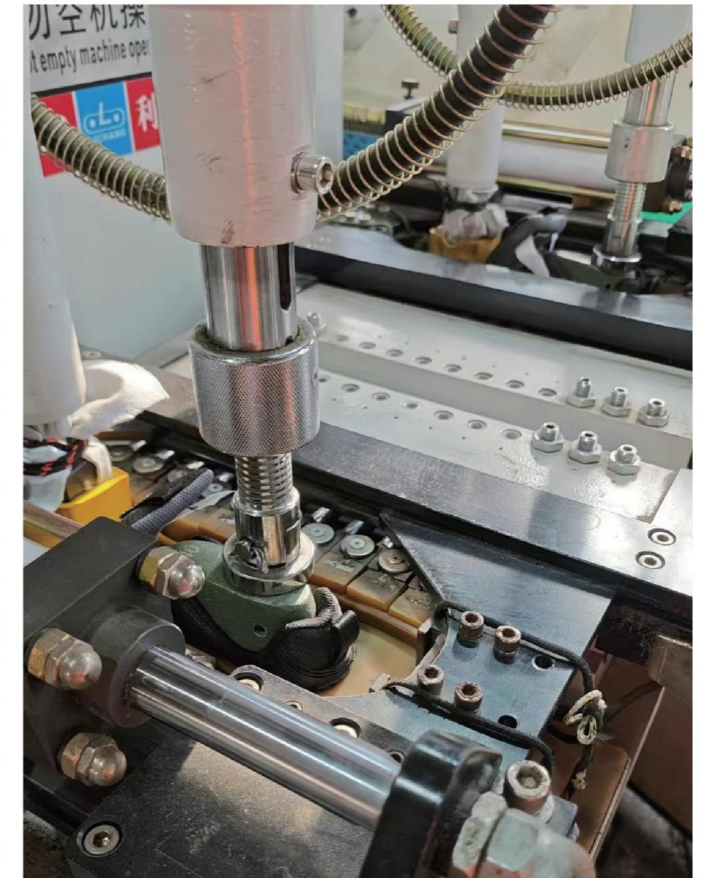

EU TYPE-EXAMINATION CERTIFICATE
Regulation (EU) 2016/425, MODULE B
0598/PPE/24/4526 Issue 1

Product Safety Footwear
Model Low Shoe: QX9038, color NAVY/BLUE, Low Shoe: QX9038, color BLACK/GREY/RED.
Trademark -
Certificate Holder / Manufacturer Gaomi City Qixiang Shoes Co.,Ltd No.211 Dacun Baicheng Village Gaomi City Weifang City, Shandong Province, 261500, China
Standard(s) Product complies with the applicable essential health and safety requirements of Regulation (EU) 2016/425 and standard(s) mentioned below EN ISO 20345:2022 + A1:2024 (Personal protective equipment – Safety footwear), Class I footwear, with a performance category of S1, with additional applications: PS & SR.
Validity This certificate is valid until 2029-09-18.
Date of issue 2024-09-18
Signature
Stephanie Mackenzie

SGS Fimko Ltd is a Notified Body (0598) according to the Personal Protective Equipment Regulation (EU)

Page 1 of 2

This document is issued by the Company under its General Conditions of Service accessible at www.sgsgroup.com, and contains the attention is drawn to the limitation of liability, indemnification and jurisdiction issues defined therein.

Any holder of this document is advised that information contained herein reflects the Company's findings at the time of its intervention only and within the limits of Client's instructions. If any, the Company's sole responsibility is to the Client and the document does not constitute a warranty or a guarantee. Any unauthorized alteration, forgery or falsification of the content or appearance of the document is unlawful and offenders may be prosecuted to the fullest extent of the law.

SGS Fimko Ltd | Takomäentie 8, FI-00380 Helsinki, Finland
E: +358 9 696 361 | www.sgsgroup.com
Business ID 0978538-5 | Member of the SGS Group (SGS SA)